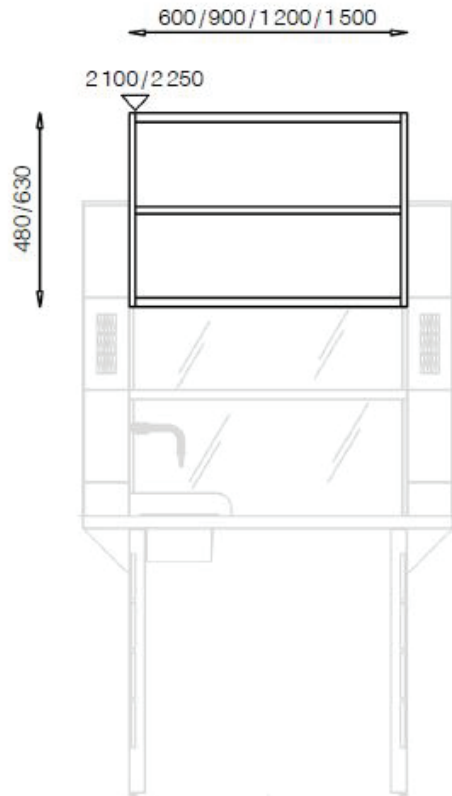

Easy access and potential storage space between service columns

- ✓ Access from both sides on island bench
- ✓ Optional glass doors for a light, transparent appearance
- ✓ Closed front for a uniform and orderly overall appearance

	Width				Height		Carcass depth	
Open	600	900	1200	1500	1200	480	630	450
With hinged doors	600	900	1200	1500	1200	480	630	450
With sliding glass doors	-	900	1200	1500	1200	480	630	450

Dimensions [mm]