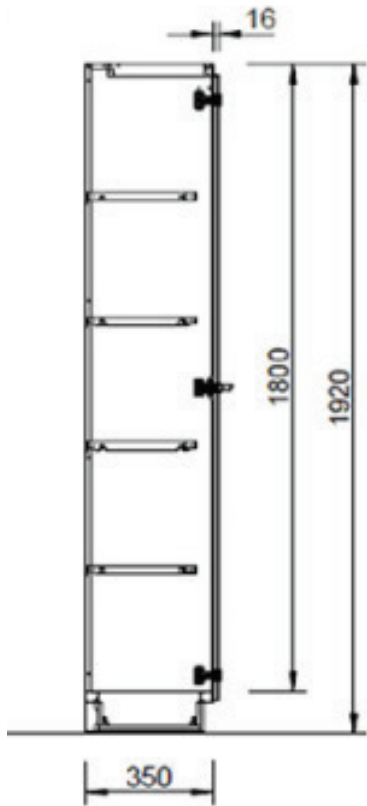

Lots of room for equipment and utensils

- ✓ Versions that meet your needs
- ✓ Additional storage space with top-mounted cabinets
- ✓ Flexible interior configuration with height adjustable shelves and convenient pull-outs

		Width			Height	Carcass depth	
Without doors	-	600	900	1200	1920	350	500
With hinged doors	-	600	900	1200	1920	350	500
With sliding glass doors	-	-	900	1200	1920	350	500
Display cabinet	-	-	900	1200	1920	350	500
Wardrobe cabinet	-	600	-	-	1920	-	500
With pull-out door	300	600	-	-	1920	-	500

Dimensions [mm]